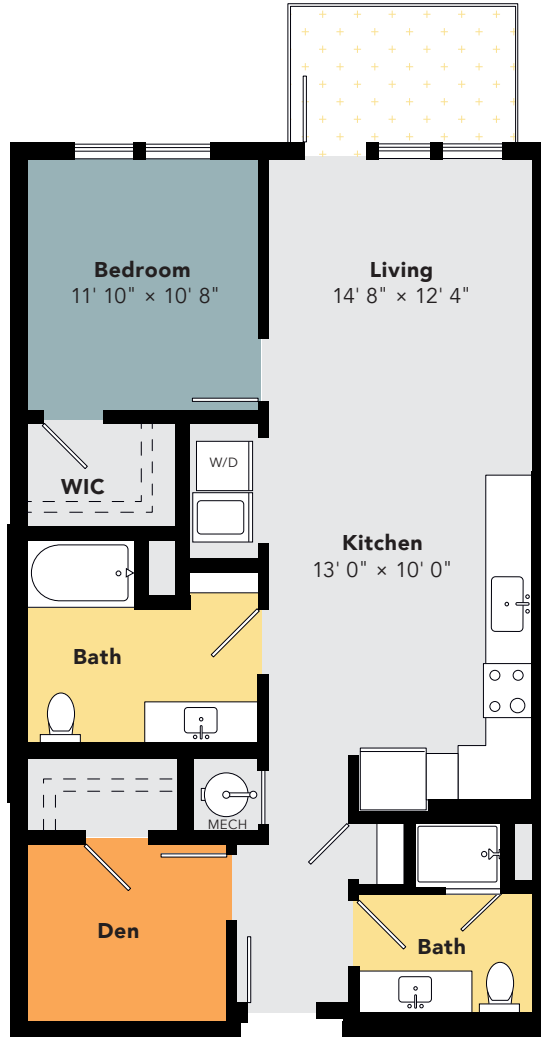

A9

1 Bedroom • 1.5 Bath • 979 Sq Ft

1 BEDROOM
FLOOR PLAN

A9 UNITS AVAILABLE
BUILDING 1 • LEVELS 2-4

LEASING OFFICE 602.441.4840
NOVELVALVISTA.COM

NOVEL
VAL VISTA