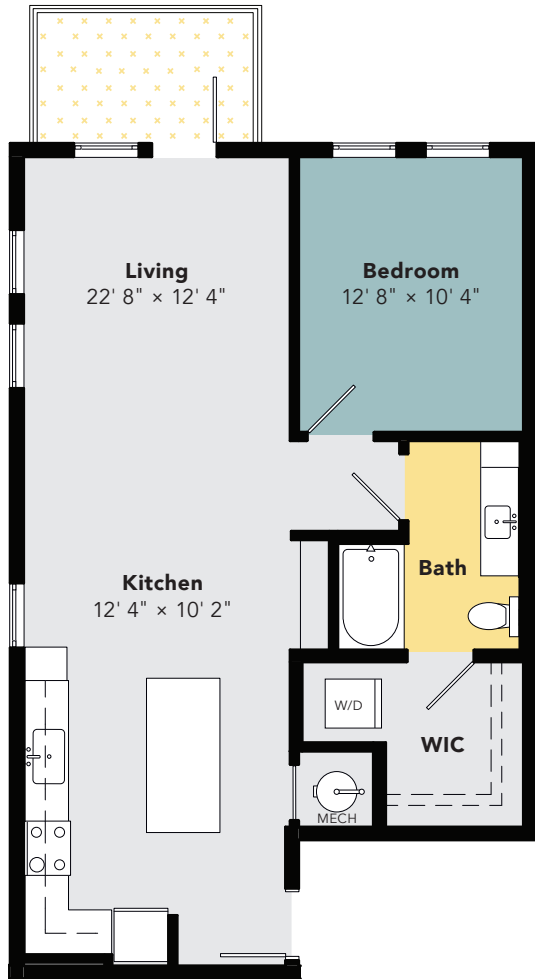

A7

1 Bedroom • 1 Bath • 847 Sq Ft

1 BEDROOM
FLOOR PLAN

A7 UNITS AVAILABLE
BUILDINGS 1 & 2 • LEVELS 2-4

LEASING OFFICE 602.441.4840
NOVELVALVISTA.COM

NOVEL
VAL VISTA