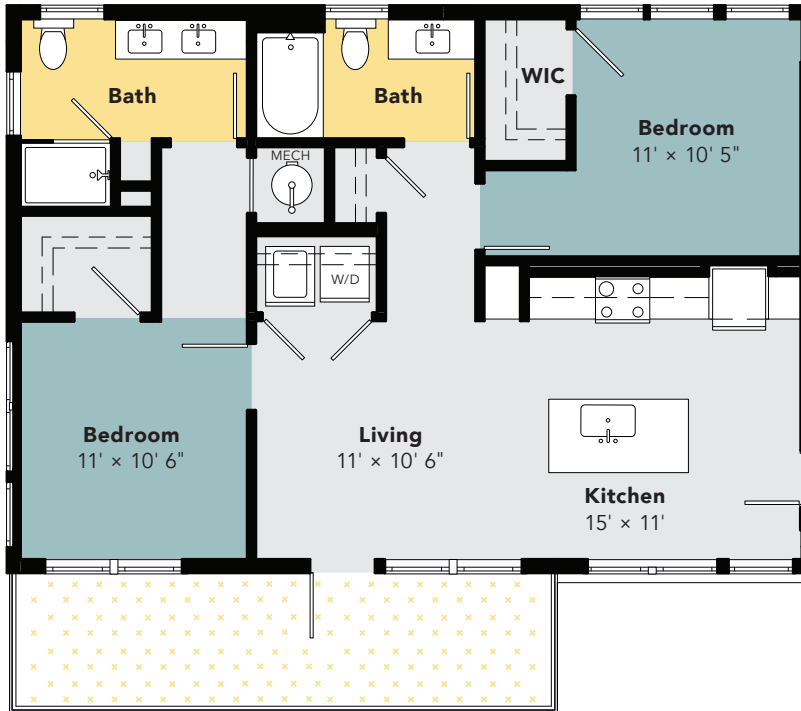

CH

2 Bedroom • 2 Bath • 972 Sq Ft

CARRIAGE
HOUSE
2 BEDROOM
FLOOR PLAN

CH UNITS AVAILABLE
BUILDINGS 3 & 4 • LEVEL 2
BUILDING 5

LEASING OFFICE 602.441.4840
NOVELVALVISTA.COM

NOVEL
VAL VISTA