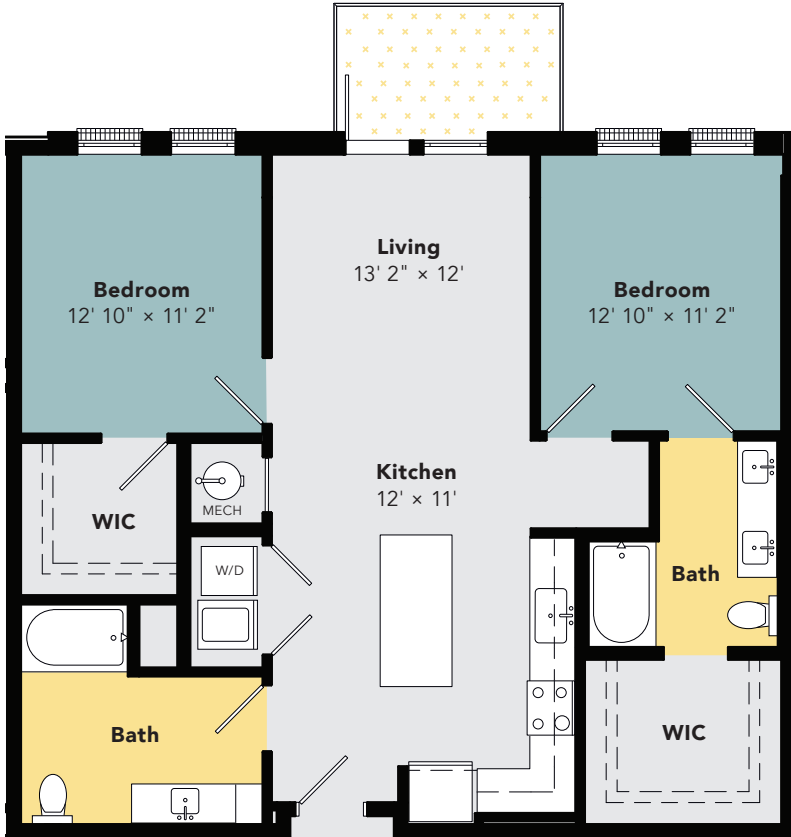

# B2

2 Bedroom • 2 Bath • 1,124 Sq Ft

2 BEDROOM  
FLOOR PLAN

B2 UNITS AVAILABLE  
BUILDING 1 • LEVEL 1  
BUILDING 2 • LEVEL 4

LEASING OFFICE 602.441.4840  
NOVELVALVISTA.COM

  
NOVEL  
VAL VISTA